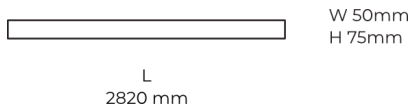

Technical datasheet

LINESUR-2820-L-830-1-WH

Product description

LINE Surface is an elegant linear LED luminaire with high-quality LED source with 50,000 hours lifetime and PMMA diffuser for uniform light. Available in 5 sizes (572-2820mm), color temperatures 3000K/4000K with CRI 80+/90+. DALI control option available. Ideal for offices and commercial spaces. 5-year warranty.

LED 220-240V 50-60Hz **IP20** **CE** **CCT 3000 k** **CRI 80+**

Product technical data

Mains voltage	220 - 240V AC, 50/60Hz
Connection method	Plug-in terminal
Dimming type	Non-dimmable
IP rating	20
Protection class	I
Ambient temperature	0 to +25 °C
Light source	LED
Colour temperature	3000k
Color rendering index	80
Rated luminous flux	7,034 lm
Connected load	74.87 W
Luminous efficacy	93.9 lm/W

Ripple	2 %
Inrush current	18 A
Inrush time	44 µs
Optical system	Diffuser
Optical part material	PMMA
Housing material	Aluminium
Surface finish	Powder coated
Width	50,00 cm
Height	70,00 cm
Length	2,820.00 cm
Weight	6.80 kg
Service lifetime (L80 B10)	50 000 h
Warranty	5 years

Dimensions

Light distribution