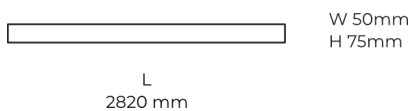

Technical datasheet

LINESUR-2820-L-940-1-BL

Product description

LINE Surface is an elegant linear LED luminaire with high-quality LED source with 50,000 hours lifetime and PMMA diffuser for uniform light. Available in 5 sizes (572-2820mm), color temperatures 3000K/4000K with CRI 80+/90+. DALI control option available. Ideal for offices and commercial spaces. 5-year warranty.

LED 220-240 V 50-60 Hz
 IP20
 
 CE
 CCT 4000 k
 CRI 90+

Product technical data

Mains voltage	220 - 240V AC, 50/60Hz	Ripple	2 %
Connection method	Plug-in terminal	Inrush current	18 A
Dimming type	Non-dimmable	Inrush time	44 μs
IP rating	20	Optical system	Diffuser
Protection class	I	Optical part material	PMMA
Ambient temperature	0 to +25 °C	Housing material	Aluminium
Light source	LED	Surface finish	Powder coated
Colour temperature	4000k	Width	50.00 cm
Color rendering index	90	Height	70.00 cm
Rated luminous flux	6,377 lm	Length	2,820.00 cm
Connected load	76.77 W	Weight	6.80 kg
Luminous efficacy	83.1 lm/W	Service lifetime (L80 B10)	50 000 h
		Warranty	5 years

Dimensions

Light distribution