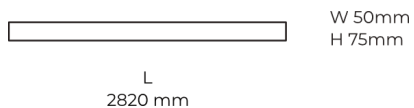

Technical datasheet

LINESUR-2820-L-930-1-BL

Product description

LINE Surface is an elegant linear LED luminaire with high-quality LED source with 50,000 hours lifetime and PMMA diffuser for uniform light. Available in 5 sizes (572-2820mm), color temperatures 3000K/4000K with CRI 80+/90+. DALI control option available. Ideal for offices and commercial spaces. 5-year warranty.

Light source LED
 Colour temperature 3000k
 Color rendering index 90
 Rated luminous flux 5,964 lm
 Connected load 76.77 W
 Luminous efficacy 77.7 lm/W

Ripple 2 %
 Inrush current 18 A
 Inrush time 44 μs
 Optical system Diffuser
 Optical part material PMMA
 Housing material Aluminium
 Surface finish Powder coated

Width 50,00 cm
 Height 70,00 cm
 Length 2,820.00 cm
 Weight 6.80 kg

Service lifetime (L80 B10) 50 000 h
 Warranty 5 years

Dimensions

Light distribution