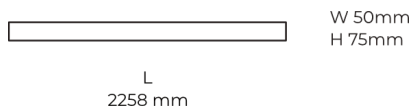

Technical datasheet

LINESUR-2258-L-930-2-WH

Product description

LINE Surface is an elegant linear LED luminaire with high-quality LED source with 50,000 hours lifetime and PMMA diffuser for uniform light. Available in 5 sizes (572-2820mm), color temperatures 3000K/4000K with CRI 80+/90+. DALI control option available. Ideal for offices and commercial spaces. 5-year warranty.

LED 220-240 V 50-60 Hz
 IP20

CCT 3000 k
CRI 90+

Product technical data

Mains voltage	220 - 240V AC, 50/60Hz
Connection method	Plug-in terminal
Dimming type	DALI
IP rating	20
Protection class	I
Ambient temperature	0 to +25 °C
Light source	LED
Colour temperature	3000k
Color rendering index	90
Rated luminous flux	4,771 lm
Connected load	61.06 W
Luminous efficacy	78.1 lm/W

Ripple	1 %
DALI address	1
Standby power	0.50 W
Inrush current	53 A
Optical system	Diffuser
Optical part material	PMMA
Housing material	Aluminium
Surface finish	Powder coated
Width	50.00 cm
Height	70.00 cm
Length	2,258.00 cm
Weight	5.50 kg
Service lifetime (L80 B10)	50 000 h
Warranty	5 years

Dimensions

Light distribution