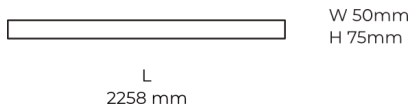

Technical datasheet

LINESUR-2258-L-930-2-BL

Product description

LINE Surface is an elegant linear LED luminaire with high-quality LED source with 50,000 hours lifetime and PMMA diffuser for uniform light. Available in 5 sizes (572-2820mm), color temperatures 3000K/4000K with CRI 80+/90+. DALI control option available. Ideal for offices and commercial spaces. 5-year warranty.

LED 220-240 V 50-60 Hz **IP20**  **CE** **CCT 3000 k** **CRI 90+**

Product technical data

Mains voltage	220 - 240V AC, 50/60Hz
Connection method	Plug-in terminal
Dimming type	DALI
IP rating	20
Protection class	I
Ambient temperature	0 to +25 °C
Light source	LED
Colour temperature	3000k
Color rendering index	90
Rated luminous flux	4,771 lm
Connected load	61.06 W
Luminous efficacy	78.1 lm/W

Ripple	1 %
DALI address	1
Standby power	0.50 W
Inrush current	53 A
Optical system	Diffuser
Optical part material	PMMA
Housing material	Aluminium
Surface finish	Powder coated
Width	50.00 cm
Height	70.00 cm
Length	2,258.00 cm
Weight	5.50 kg
Service lifetime (L80 B10)	50 000 h
Warranty	5 years

Dimensions

Light distribution