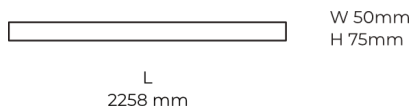

Technical datasheet

LINESUR-2258-L-840-2-BL

ARLI

Product description

LINE Surface is an elegant linear LED luminaire with high-quality LED source with 50,000 hours lifetime and PMMA diffuser for uniform light. Available in 5 sizes (572-2820mm), color temperatures 3000K/4000K with CRI 80+/90+. DALI control option available. Ideal for offices and commercial spaces. 5-year warranty.

LED 220-240 V 50-60 Hz IP20   CCT 4000 k CRI 80+

Product technical data

Mains voltage	220 - 240V AC, 50/60Hz
Connection method	Plug-in terminal
Dimming type	DALI
IP rating	20
Protection class	I
Ambient temperature	0 to +25 °C
Light source	LED
Colour temperature	4000k
Color rendering index	80
Rated luminous flux	5,912 lm
Connected load	59.55 W
Luminous efficacy	99.3 lm/W

Ripple	1 %
DALI address	1
Standby power	0.50 W
Inrush current	53 A
Optical system	Diffuser
Optical part material	PMMA
Housing material	Aluminium
Surface finish	Powder coated
Width	50.00 cm
Height	70.00 cm
Length	2,258.00 cm
Weight	5.50 kg
Service lifetime (L80 B10)	50 000 h
Warranty	5 years

Dimensions

Light distribution