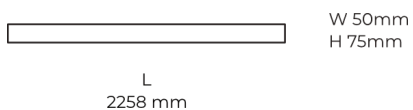

Dimensions