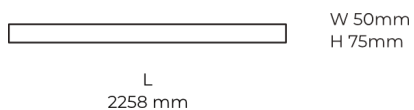

Dimensions