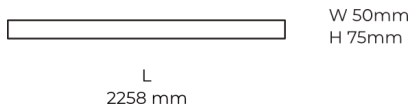

Technical datasheet

LINESUR-2258-L-930-1-WH

Product description

LINE Surface is an elegant linear LED luminaire with high-quality LED source with 50,000 hours lifetime and PMMA diffuser for uniform light. Available in 5 sizes (572-2820mm), color temperatures 3000K/4000K with CRI 80+/90+. DALI control option available. Ideal for offices and commercial spaces. 5-year warranty.

LED 220-240V 50-60Hz **IP20**  **CE** **CCT 3000 k** **CRI 90+**

Product technical data

Mains voltage	220 - 240V AC, 50/60Hz
Connection method	Plug-in terminal
Dimming type	Non-dimmable
IP rating	20
Protection class	I
Ambient temperature	0 to +25 °C
Light source	LED
Colour temperature	3000k
Color rendering index	90
Rated luminous flux	4,771 lm
Connected load	61.53 W
Luminous efficacy	77.5 lm/W

Ripple	2 %
Inrush current	18 A
Inrush time	44 µs
Optical system	Diffuser
Optical part material	PMMA
Housing material	Aluminium
Surface finish	Powder coated
Width	50,00 cm
Height	70,00 cm
Length	2,258.00 cm
Weight	5.50 kg
Service lifetime (L80 B10)	50 000 h
Warranty	5 years

Dimensions

Light distribution