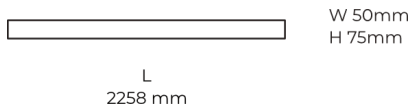

Technical datasheet

LINESUR-2258-L-840-1-WH

Product description

LINE Surface is an elegant linear LED luminaire with high-quality LED source with 50,000 hours lifetime and PMMA diffuser for uniform light. Available in 5 sizes (572-2820mm), color temperatures 3000K/4000K with CRI 80+/90+. DALI control option available. Ideal for offices and commercial spaces. 5-year warranty.

LED 220-240 V 50-60 Hz **IP20** **CE** **CCT 4000 k** **CRI 80+**

Product technical data

Mains voltage	220 - 240V AC, 50/60Hz
Connection method	Plug-in terminal
Dimming type	Non-dimmable
IP rating	20
Protection class	I
Ambient temperature	0 to +25 °C
Light source	LED
Colour temperature	4000k
Color rendering index	80
Rated luminous flux	5,912 lm
Connected load	60.01 W
Luminous efficacy	98.5 lm/W

Ripple	2 %
Inrush current	18 A
Inrush time	44 µs
Optical system	Diffuser
Optical part material	PMMA
Housing material	Aluminium
Surface finish	Powder coated
Width	50.00 cm
Height	70.00 cm
Length	2,258.00 cm
Weight	5.50 kg
Service lifetime (L80 B10)	50 000 h
Warranty	5 years

Dimensions

Light distribution