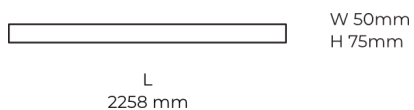

Technical datasheet

LINESUR-2258-L-840-1-BL

Product description

LINE Surface is an elegant linear LED luminaire with high-quality LED source with 50,000 hours lifetime and PMMA diffuser for uniform light. Available in 5 sizes (572-2820mm), color temperatures 3000K/4000K with CRI 80+/90+. DALI control option available. Ideal for offices and commercial spaces. 5-year warranty.

Light source LED
 Colour temperature 4000k
 Color rendering index 80
 Rated luminous flux 5,912 lm
 Connected load 60.01 W
 Luminous efficacy 98.5 lm/W

Ripple 2 %
 Inrush current 18 A
 Inrush time 44 µs
 Optical system Diffuser
 Optical part material PMMA
 Housing material Aluminium
 Surface finish Powder coated

Width 50.00 cm
 Height 70.00 cm
 Length 2,258.00 cm
 Weight 5.50 kg

Service lifetime (L80 B10) 50 000 h
 Warranty 5 years

Dimensions

Light distribution