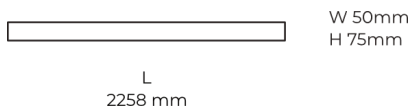

Technical datasheet

LINESUR-2258-L-840-1-BL

ARLI

Product description

LINE Surface is an elegant linear LED luminaire with high-quality LED source with 50,000 hours lifetime and PMMA diffuser for uniform light. Available in 5 sizes (572-2820mm), color temperatures 3000K/4000K with CRI 80+/90+. DALI control option available. Ideal for offices and commercial spaces. 5-year warranty.

LED 220-240 V 50-60 Hz IP20   CCT 4000 k CRI 80+

Product technical data

Mains voltage	220 - 240V AC, 50/60Hz
Connection method	Plug-in terminal
Dimming type	Non-dimmable
IP rating	20
Protection class	I
Ambient temperature	0 to +25 °C
Light source	LED
Colour temperature	4000k
Color rendering index	80
Rated luminous flux	5,912 lm
Connected load	60.01 W
Luminous efficacy	98.5 lm/W

Ripple	2 %
Inrush current	18 A
Inrush time	44 μs
Optical system	Diffuser
Optical part material	PMMA
Housing material	Aluminium
Surface finish	Powder coated
Width	50,00 cm
Height	70,00 cm
Length	2,258.00 cm
Weight	5.50 kg
Service lifetime (L80 B10)	50 000 h
Warranty	5 years

Dimensions

Light distribution