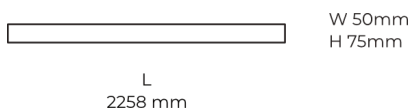

Technical datasheet

LINESUR-2258-L-830-1-BL

Product description

LINE Surface is an elegant linear LED luminaire with high-quality LED source with 50,000 hours lifetime and PMMA diffuser for uniform light. Available in 5 sizes (572-2820mm), color temperatures 3000K/4000K with CRI 80+/90+. DALI control option available. Ideal for offices and commercial spaces. 5-year warranty.

LED 220-240 V 50-60 Hz IP20   CCT 3000 k CRI 80+

Product technical data

Mains voltage	220 - 240V AC, 50/60Hz
Connection method	Plug-in terminal
Dimming type	Non-dimmable
IP rating	20
Protection class	I
Ambient temperature	0 to +25 °C
Light source	LED
Colour temperature	3000k
Color rendering index	80
Rated luminous flux	5,627 lm
Connected load	60.01 W
Luminous efficacy	93.8 lm/W

Ripple	2 %
Inrush current	18 A
Inrush time	44 μs
Optical system	Diffuser
Optical part material	PMMA
Housing material	Aluminium
Surface finish	Powder coated
Width	50,00 cm
Height	70,00 cm
Length	2,258.00 cm
Weight	5.50 kg
Service lifetime (L80 B10)	50 000 h
Warranty	5 years

Dimensions

Light distribution