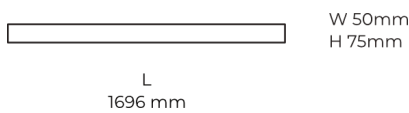

Technical datasheet

LINESUR-1696-L-840-1-WH

Product description

LINE Surface is an elegant linear LED luminaire with high-quality LED source with 50,000 hours lifetime and PMMA diffuser for uniform light. Available in 5 sizes (572-2820mm), color temperatures 3000K/4000K with CRI 80+/90+. DALI control option available. Ideal for offices and commercial spaces. 5-year warranty.

LED 220-240 V 50-60 Hz **IP20**  **CE** **CCT 4000 k** **CRI 80+**

Product technical data

Mains voltage	220 - 240V AC, 50/60Hz
Connection method	Plug-in terminal
Dimming type	Non-dimmable
IP rating	20
Protection class	I
Ambient temperature	0 to +25 °C
Light source	LED
Colour temperature	4000k
Color rendering index	80
Rated luminous flux	4,434 lm
Connected load	43.43 W
Luminous efficacy	102.1 lm/W

Ripple	1 %
Inrush current	37 A
Inrush time	188 μs
Optical system	Diffuser
Optical part material	PMMA
Housing material	Aluminium
Surface finish	Powder coated
Width	50.00 cm
Height	70.00 cm
Length	1,696.00 cm
Weight	4.00 kg
Service lifetime (L80 B10)	50 000 h
Warranty	5 years

Dimensions

Light distribution