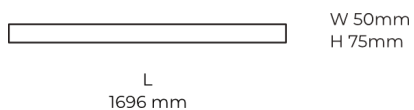

Technical datasheet

LINESUR-1696-L-830-1-WH

Product description

LINE Surface is an elegant linear LED luminaire with high-quality LED source with 50,000 hours lifetime and PMMA diffuser for uniform light. Available in 5 sizes (572-2820mm), color temperatures 3000K/4000K with CRI 80+/90+. DALI control option available. Ideal for offices and commercial spaces. 5-year warranty.

Light source LED
 Colour temperature 3000k
 Color rendering index 80
 Rated luminous flux 4,220 lm
 Connected load 43.43 W
 Luminous efficacy 97.2 lm/W

Ripple 1 %
 Inrush current 37 A
 Inrush time 188 μs
 Optical system Diffuser
 Optical part material PMMA
 Housing material Aluminium
 Surface finish Powder coated

Width 50.00 cm
 Height 70.00 cm
 Length 1,696.00 cm
 Weight 4.00 kg

Service lifetime (L80 B10) 50 000 h
 Warranty 5 years

Dimensions

Light distribution