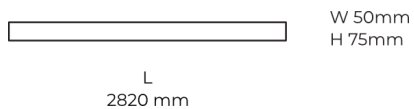

Technical datasheet

LINESUR-2820-M-840-2-WH

Product description

LINE Surface is an elegant linear LED luminaire with high-quality LED source with 50,000 hours lifetime and PMMA diffuser for uniform light. Available in 5 sizes (572-2820mm), color temperatures 3000K/4000K with CRI 80+/90+. DALI control option available. Ideal for offices and commercial spaces. 5-year warranty.

LED 220-240 V 50-60 Hz IP20   CCT 4000 k CRI 80+

Product technical data

Mains voltage	220 - 240V AC, 50/60Hz
Connection method	Plug-in terminal
Dimming type	DALI
IP rating	20
Protection class	I
Ambient temperature	0 to +25 °C
Light source	LED
Colour temperature	4000k
Color rendering index	80
Rated luminous flux	5,626 lm
Connected load	55.04 W
Luminous efficacy	102.2 lm/W

Ripple	1 %
DALI address	1
Standby power	0.50 W
Inrush current	53 A
Optical system	Diffuser
Optical part material	PMMA
Housing material	Aluminium
Surface finish	Powder coated
Width	50.00 cm
Height	70.00 cm
Length	2,820.00 cm
Weight	6.80 kg
Service lifetime (L80 B10)	50 000 h
Warranty	5 years

Dimensions

Light distribution