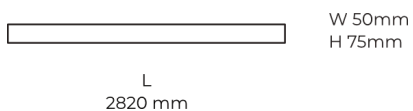

Dimensions