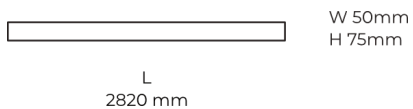

Technical datasheet

LINESUR-2820-M-830-2-BL

Product description

LINE Surface is an elegant linear LED luminaire with high-quality LED source with 50,000 hours lifetime and PMMA diffuser for uniform light. Available in 5 sizes (572-2820mm), color temperatures 3000K/4000K with CRI 80+/90+. DALI control option available. Ideal for offices and commercial spaces. 5-year warranty.

LED 220-240 V 50-60 Hz
 IP20

CCT 3000 k
CRI 80+

Product technical data

Mains voltage	220 - 240V AC, 50/60Hz
Connection method	Plug-in terminal
Dimming type	DALI
IP rating	20
Protection class	I
Ambient temperature	0 to +25 °C
Light source	LED
Colour temperature	3000k
Color rendering index	80
Rated luminous flux	5,358 lm
Connected load	55.04 W
Luminous efficacy	97.3 lm/W

Ripple	1 %
DALI address	1
Standby power	0.50 W
Inrush current	53 A
Optical system	Diffuser
Optical part material	PMMA
Housing material	Aluminium
Surface finish	Powder coated
Width	50.00 cm
Height	70.00 cm
Length	2,820.00 cm
Weight	6.80 kg
Service lifetime (L80 B10)	50 000 h
Warranty	5 years

Dimensions

Light distribution