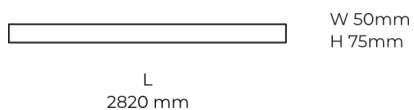

Technical datasheet

LINESUR-2820-M-940-1-WH

Product description

LINE Surface is an elegant linear LED luminaire with high-quality LED source with 50,000 hours lifetime and PMMA diffuser for uniform light. Available in 5 sizes (572-2820mm), color temperatures 3000K/4000K with CRI 80+/90+. DALI control option available. Ideal for offices and commercial spaces. 5-year warranty.

Light source LED
Colour temperature 4000k
Color rendering index 90
Rated luminous flux 4,881 lm
Connected load 56.48 W
Luminous efficacy 86.4 lm/W

Ripple 2 %
Inrush current 18 A
Inrush time 44 μs
Optical system Diffuser
Optical part material PMMA
Housing material Aluminium
Surface finish Powder coated

Width 50,00 cm
Height 70,00 cm
Length 2,820.00 cm
Weight 6.80 kg

Service lifetime (L80 B10) 50 000 h
Warranty 5 years

Dimensions

Light distribution