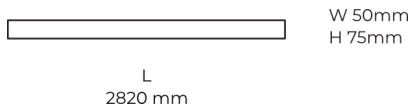

Technical datasheet

LINESUR-2820-M-930-1-WH

Product description

LINE Surface is an elegant linear LED luminaire with high-quality LED source with 50,000 hours lifetime and PMMA diffuser for uniform light. Available in 5 sizes (572-2820mm), color temperatures 3000K/4000K with CRI 80+/90+. DALI control option available. Ideal for offices and commercial spaces. 5-year warranty.

LED 220-240V 50-60Hz **IP20** **CE** **CCT 3000 k** **CRI 90+**

Product technical data

Mains voltage	220 - 240V AC, 50/60Hz
Connection method	Plug-in terminal
Dimming type	Non-dimmable
IP rating	20
Protection class	I
Ambient temperature	0 to +25 °C
Light source	LED
Colour temperature	3000k
Color rendering index	90
Rated luminous flux	4,565 lm
Connected load	56.48 W
Luminous efficacy	80.8 lm/W

Ripple	2 %
Inrush current	18 A
Inrush time	44 μs
Optical system	Diffuser
Optical part material	PMMA
Housing material	Aluminium
Surface finish	Powder coated
Width	50,00 cm
Height	70,00 cm
Length	2,820.00 cm
Weight	6.80 kg
Service lifetime (L80 B10)	50 000 h
Warranty	5 years

Dimensions

Light distribution