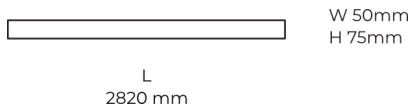

## Product description

LINE Surface is an elegant linear LED luminaire with high-quality LED source with 50,000 hours lifetime and PMMA diffuser for uniform light. Available in 5 sizes (572-2820mm), color temperatures 3000K/4000K with CRI 80+/90+. DALI control option available. Ideal for offices and commercial spaces. 5-year warranty.

Ripple	2 %
Inrush current	18 A
Inrush time	44 µs
Optical system	Diffuser
Optical part material	PMMA
Housing material	Aluminium
Surface finish	Powder coated
Width	50,00 cm
Height	70,00 cm
Length	2,820.00 cm
Weight	6.80 kg
Service lifetime (L80 B10)	50 000 h
Warranty	5 years

## Dimensions