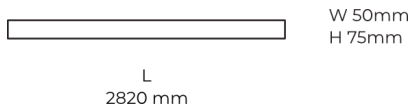

Technical datasheet

LINESUR-2820-M-930-1-BL

Product description

LINE Surface is an elegant linear LED luminaire with high-quality LED source with 50,000 hours lifetime and PMMA diffuser for uniform light. Available in 5 sizes (572-2820mm), color temperatures 3000K/4000K with CRI 80+/90+. DALI control option available. Ideal for offices and commercial spaces. 5-year warranty.

LED 220-240 V 50-60 Hz **IP20**  **CE** **CCT 3000 k** **CRI 90+**

Product technical data

Mains voltage	220 - 240V AC, 50/60Hz
Connection method	Plug-in terminal
Dimming type	Non-dimmable
IP rating	20
Protection class	I
Ambient temperature	0 to +25 °C
Light source	LED
Colour temperature	3000k
Color rendering index	90
Rated luminous flux	4,565 lm
Connected load	56.48 W
Luminous efficacy	80.8 lm/W

Ripple	2 %
Inrush current	18 A
Inrush time	44 µs
Optical system	Diffuser
Optical part material	PMMA
Housing material	Aluminium
Surface finish	Powder coated
Width	50,00 cm
Height	70,00 cm
Length	2,820.00 cm
Weight	6.80 kg
Service lifetime (L80 B10)	50 000 h
Warranty	5 years

Dimensions

Light distribution