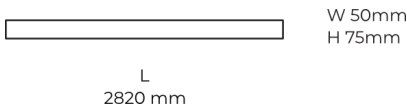

Technical datasheet

LINESUR-2820-M-830-1-BL

Product description

LINE Surface is an elegant linear LED luminaire with high-quality LED source with 50,000 hours lifetime and PMMA diffuser for uniform light. Available in 5 sizes (572-2820mm), color temperatures 3000K/4000K with CRI 80+/90+. DALI control option available. Ideal for offices and commercial spaces. 5-year warranty.

LED 220-240 V 50-60 Hz **IP20**  **CE** **CCT 3000 k** **CRI 80+**

Product technical data

Mains voltage	220 - 240V AC, 50/60Hz
Connection method	Plug-in terminal
Dimming type	Non-dimmable
IP rating	20
Protection class	I
Ambient temperature	0 to +25 °C
Light source	LED
Colour temperature	3000k
Color rendering index	80
Rated luminous flux	5,358 lm
Connected load	55.38 W
Luminous efficacy	96.7 lm/W

Ripple	2 %
Inrush current	18 A
Inrush time	44 µs
Optical system	Diffuser
Optical part material	PMMA
Housing material	Aluminium
Surface finish	Powder coated
Width	50,00 cm
Height	70,00 cm
Length	2,820.00 cm
Weight	6.80 kg
Service lifetime (L80 B10)	50 000 h
Warranty	5 years

Dimensions

Light distribution