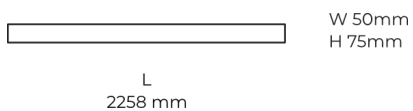

Technical datasheet

LINESUR-2258-M-940-1-WH

Product description

LINE Surface is an elegant linear LED luminaire with high-quality LED source with 50,000 hours lifetime and PMMA diffuser for uniform light. Available in 5 sizes (572-2820mm), color temperatures 3000K/4000K with CRI 80+/90+. DALI control option available. Ideal for offices and commercial spaces. 5-year warranty.

LED 220-240 V 50-60 Hz IP20   CCT 4000 k CRI 90+

Product technical data

Mains voltage	220 - 240V AC, 50/60Hz	Ripple	1 %
Connection method	Plug-in terminal	Inrush current	37 A
Dimming type	Non-dimmable	Inrush time	188 μs
IP rating	20	Optical system	Diffuser
Protection class	I	Optical part material	PMMA
Ambient temperature	0 to +25 °C	Housing material	Aluminium
Light source	LED	Surface finish	Powder coated
Colour temperature	4000k	Width	50.00 cm
Color rendering index	90	Height	70.00 cm
Rated luminous flux	3,905 lm	Length	2,258.00 cm
Connected load	43.68 W	Weight	5.50 kg
Luminous efficacy	89.4 lm/W	Service lifetime (L80 B10)	50 000 h
		Warranty	5 years

Dimensions

Light distribution