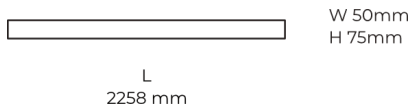

Technical datasheet

LINESUR-2258-M-930-1-WH

Product description

LINE Surface is an elegant linear LED luminaire with high-quality LED source with 50,000 hours lifetime and PMMA diffuser for uniform light. Available in 5 sizes (572-2820mm), color temperatures 3000K/4000K with CRI 80+/90+. DALI control option available. Ideal for offices and commercial spaces. 5-year warranty.

LED 220-240V 50-60Hz **IP20**  **CE** **CCT 3000 k** **CRI 90+**

Product technical data

Mains voltage	220 - 240V AC, 50/60Hz
Connection method	Plug-in terminal
Dimming type	Non-dimmable
IP rating	20
Protection class	I
Ambient temperature	0 to +25 °C
Light source	LED
Colour temperature	3000k
Color rendering index	90
Rated luminous flux	3,652 lm
Connected load	43.68 W
Luminous efficacy	83.6 lm/W

Ripple	1 %
Inrush current	37 A
Inrush time	188 μs
Optical system	Diffuser
Optical part material	PMMA
Housing material	Aluminium
Surface finish	Powder coated
Width	50,00 cm
Height	70,00 cm
Length	2,258.00 cm
Weight	5.50 kg
Service lifetime (L80 B10)	50 000 h
Warranty	5 years

Dimensions

Light distribution