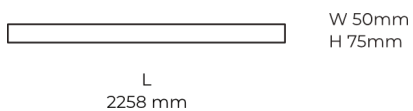

Technical datasheet

LINESUR-2258-M-840-1-WH

Product description

LINE Surface is an elegant linear LED luminaire with high-quality LED source with 50,000 hours lifetime and PMMA diffuser for uniform light. Available in 5 sizes (572-2820mm), color temperatures 3000K/4000K with CRI 80+/90+. DALI control option available. Ideal for offices and commercial spaces. 5-year warranty.

LED 220-240 V 50-60Hz IP20   CCT 4000 k CRI 80+

Product technical data

Mains voltage	220 - 240V AC, 50/60Hz	Ripple	1 %
Connection method	Plug-in terminal	Inrush current	37 A
Dimming type	Non-dimmable	Inrush time	188 μs
IP rating	20	Optical system	Diffuser
Protection class	I	Optical part material	PMMA
Ambient temperature	0 to +25 °C	Housing material	Aluminium
Light source	LED	Surface finish	Powder coated
Colour temperature	4000k	Width	50.00 cm
Color rendering index	80	Height	70.00 cm
Rated luminous flux	4,501 lm	Length	2,258.00 cm
Connected load	42.83 W	Weight	5.50 kg
Luminous efficacy	105.1 lm/W	Service lifetime (L80 B10)	50 000 h
		Warranty	5 years

Dimensions

Light distribution