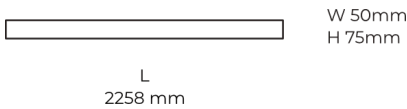

Technical datasheet

LINESUR-2258-M-930-1-BL

Product description

LINE Surface is an elegant linear LED luminaire with high-quality LED source with 50,000 hours lifetime and PMMA diffuser for uniform light. Available in 5 sizes (572-2820mm), color temperatures 3000K/4000K with CRI 80+/90+. DALI control option available. Ideal for offices and commercial spaces. 5-year warranty.

LED 220-240 V 50-60 Hz **IP20**  **CE** **CCT 3000 k** **CRI 90+**

Product technical data

Mains voltage	220 - 240V AC, 50/60Hz
Connection method	Plug-in terminal
Dimming type	Non-dimmable
IP rating	20
Protection class	I
Ambient temperature	0 to +25 °C
Light source	LED
Colour temperature	3000k
Color rendering index	90
Rated luminous flux	3,652 lm
Connected load	43.68 W
Luminous efficacy	83.6 lm/W

Ripple	1 %
Inrush current	37 A
Inrush time	188 μs
Optical system	Diffuser
Optical part material	PMMA
Housing material	Aluminium
Surface finish	Powder coated
Width	50,00 cm
Height	70,00 cm
Length	2,258.00 cm
Weight	5.50 kg
Service lifetime (L80 B10)	50 000 h
Warranty	5 years

Dimensions

Light distribution