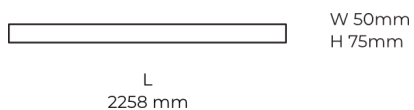

Light source LED
 Colour temperature 3000k
 Color rendering index 80
 Rated luminous flux 4,286 lm
 Connected load 42.83 W
 Luminous efficacy 100.1 lm/W

Ripple 1 %
 Inrush current 37 A
 Inrush time 188 μs
 Optical system Diffuser
 Optical part material PMMA
 Housing material Aluminium
 Surface finish Powder coated

Width 50,00 cm
 Height 70,00 cm
 Length 2,258.00 cm
 Weight 5.50 kg

Service lifetime (L80 B10) 50 000 h
 Warranty 5 years

Dimensions

Light distribution