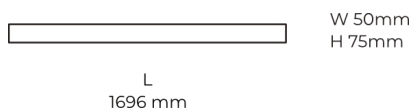

Technical datasheet

LINESUR-1696-M-830-1-BL

Product description

LINE Surface is an elegant linear LED luminaire with high-quality LED source with 50,000 hours lifetime and PMMA diffuser for uniform light. Available in 5 sizes (572-2820mm), color temperatures 3000K/4000K with CRI 80+/90+. DALI control option available. Ideal for offices and commercial spaces. 5-year warranty.

Light source LED
 Colour temperature 3000k
 Color rendering index 80
 Rated luminous flux 3,215 lm
 Connected load 32.10 W
 Luminous efficacy 100.1 lm/W

Ripple 1 %
 Inrush current 17 A
 Inrush time 162 μs
 Optical system Diffuser
 Optical part material PMMA
 Housing material Aluminium
 Surface finish Powder coated

Width 50,00 cm
 Height 70,00 cm
 Length 1,696.00 cm
 Weight 4.00 kg

Service lifetime (L80 B10) 50 000 h
 Warranty 5 years

Dimensions

Light distribution