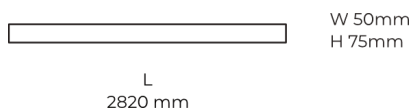

Technical datasheet

LINESUR-2820-S-840-1-WH

Product description

LINE Surface is an elegant linear LED luminaire with high-quality LED source with 50,000 hours lifetime and PMMA diffuser for uniform light. Available in 5 sizes (572-2820mm), color temperatures 3000K/4000K with CRI 80+/90+. DALI control option available. Ideal for offices and commercial spaces. 5-year warranty.

LED 220-240 V 50-60 Hz **IP20**  **CE** **CCT 4000 k** **CRI 80+**

Product technical data

Mains voltage	220 - 240V AC, 50/60Hz
Connection method	Plug-in terminal
Dimming type	Non-dimmable
IP rating	20
Protection class	I
Ambient temperature	0 to +25 °C
Light source	LED
Colour temperature	4000k
Color rendering index	80
Rated luminous flux	3,772 lm
Connected load	35.17 W
Luminous efficacy	107.2 lm/W

Ripple	1 %
Inrush current	17 A
Inrush time	162 µs
Optical system	Diffuser
Optical part material	PMMA
Housing material	Aluminium
Surface finish	Powder coated
Width	50,00 cm
Height	70,00 cm
Length	2,820.00 cm
Weight	6.80 kg
Service lifetime (L80 B10)	50 000 h
Warranty	5 years

Dimensions

Light distribution