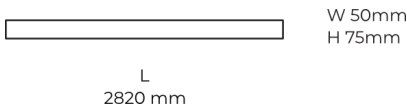

Technical datasheet

LINESUR-2820-S-940-1-BL

Product description

LINE Surface is an elegant linear LED luminaire with high-quality LED source with 50,000 hours lifetime and PMMA diffuser for uniform light. Available in 5 sizes (572-2820mm), color temperatures 3000K/4000K with CRI 80+/90+. DALI control option available. Ideal for offices and commercial spaces. 5-year warranty.

LED 220-240 V 50-60 Hz **IP20** **CCT 4000 k** **CRI 90+**

Product technical data

Mains voltage	220 - 240V AC, 50/60Hz
Connection method	Plug-in terminal
Dimming type	Non-dimmable
IP rating	20
Protection class	I
Ambient temperature	0 to +25 °C
Light source	LED
Colour temperature	4000k
Color rendering index	90
Rated luminous flux	3,320 lm
Connected load	36.03 W
Luminous efficacy	92.1 lm/W

Ripple	1 %
Inrush current	17 A
Inrush time	162 µs
Optical system	Diffuser
Optical part material	PMMA
Housing material	Aluminium
Surface finish	Powder coated
Width	50,00 cm
Height	70,00 cm
Length	2,820.00 cm
Weight	6.80 kg
Service lifetime (L80 B10)	50 000 h
Warranty	5 years

Dimensions

Light distribution