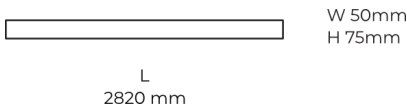

Dimensions