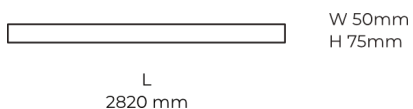

Technical datasheet

LINESUR-2820-S-840-1-BL

Product description

LINE Surface is an elegant linear LED luminaire with high-quality LED source with 50,000 hours lifetime and PMMA diffuser for uniform light. Available in 5 sizes (572-2820mm), color temperatures 3000K/4000K with CRI 80+/90+. DALI control option available. Ideal for offices and commercial spaces. 5-year warranty.

LED 220-240 V 50-60 Hz
 IP20

CCT 4000 k
CRI 80+

Product technical data

Mains voltage	220 - 240V AC, 50/60Hz
Connection method	Plug-in terminal
Dimming type	Non-dimmable
IP rating	20
Protection class	I
Ambient temperature	0 to +25 °C
Light source	LED
Colour temperature	4000k
Color rendering index	80
Rated luminous flux	3,772 lm
Connected load	35.17 W
Luminous efficacy	107.2 lm/W

Ripple	1 %
Inrush current	17 A
Inrush time	162 µs
Optical system	Diffuser
Optical part material	PMMA
Housing material	Aluminium
Surface finish	Powder coated
Width	50.00 cm
Height	70.00 cm
Length	2,820.00 cm
Weight	6.80 kg
Service lifetime (L80 B10)	50 000 h
Warranty	5 years

Dimensions

Light distribution