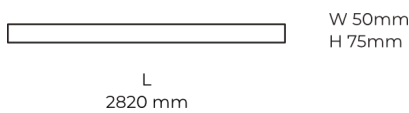

Technical datasheet

LINESUR-2820-S-830-1-BL

Product description

LINE Surface is an elegant linear LED luminaire with high-quality LED source with 50,000 hours lifetime and PMMA diffuser for uniform light. Available in 5 sizes (572-2820mm), color temperatures 3000K/4000K with CRI 80+/90+. DALI control option available. Ideal for offices and commercial spaces. 5-year warranty.

LED 220-240V 50-60Hz **IP20**  **CE** **CCT 3000 k** **CRI 80+**

Product technical data

Mains voltage	220 - 240V AC, 50/60Hz
Connection method	Plug-in terminal
Dimming type	Non-dimmable
IP rating	20
Protection class	I
Ambient temperature	0 to +25 °C
Light source	LED
Colour temperature	3000k
Color rendering index	80
Rated luminous flux	3,591 lm
Connected load	35.17 W
Luminous efficacy	102.1 lm/W

Ripple	1 %
Inrush current	17 A
Inrush time	162 μs
Optical system	Diffuser
Optical part material	PMMA
Housing material	Aluminium
Surface finish	Powder coated
Width	50,00 cm
Height	70,00 cm
Length	2,820.00 cm
Weight	6.80 kg
Service lifetime (L80 B10)	50 000 h
Warranty	5 years

Dimensions

Light distribution