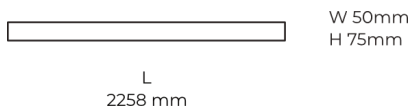

Technical datasheet

LINESUR-2258-S-940-1-WH

Product description

LINE Surface is an elegant linear LED luminaire with high-quality LED source with 50,000 hours lifetime and PMMA diffuser for uniform light. Available in 5 sizes (572-2820mm), color temperatures 3000K/4000K with CRI 80+/90+. DALI control option available. Ideal for offices and commercial spaces. 5-year warranty.

LED 220-240V 50-60Hz **IP20**  **CE** **CCT 4000 k** **CRI 90+**

Product technical data

Mains voltage	220 - 240V AC, 50/60Hz
Connection method	Plug-in terminal
Dimming type	Non-dimmable
IP rating	20
Protection class	I
Ambient temperature	0 to +25 °C
Light source	LED
Colour temperature	4000k
Color rendering index	90
Rated luminous flux	2,656 lm
Connected load	29.06 W
Luminous efficacy	91.4 lm/W

Ripple	1 %
Inrush current	17 A
Inrush time	162 µs
Optical system	Diffuser
Optical part material	PMMA
Housing material	Aluminium
Surface finish	Powder coated
Width	50.00 cm
Height	70.00 cm
Length	2,258.00 cm
Weight	5.50 kg
Service lifetime (L80 B10)	50 000 h
Warranty	5 years

Dimensions

Light distribution