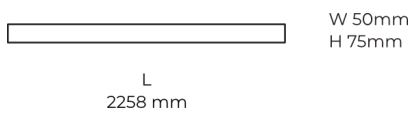

Dimensions