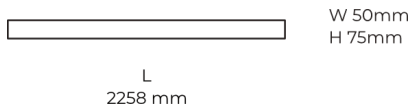

## Product description

LINE Surface is an elegant linear LED luminaire with high-quality LED source with 50,000 hours lifetime and PMMA diffuser for uniform light. Available in 5 sizes (572-2820mm), color temperatures 3000K/4000K with CRI 80+/90+. DALI control option available. Ideal for offices and commercial spaces. 5-year warranty.

Ripple	1 %
Inrush current	17 A
Inrush time	162 µs
Optical system	Diffuser
Optical part material	PMMA
Housing material	Aluminium
Surface finish	Powder coated
Width	50,00 cm
Height	70,00 cm
Length	2,258.00 cm
Weight	5.50 kg
Service lifetime (L80 B10)	50 000 h
Warranty	5 years

## Dimensions