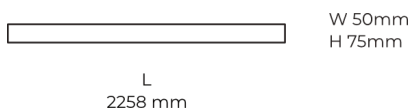

Technical datasheet

LINESUR-2258-S-830-1-WH

Product description

LINE Surface is an elegant linear LED luminaire with high-quality LED source with 50,000 hours lifetime and PMMA diffuser for uniform light. Available in 5 sizes (572-2820mm), color temperatures 3000K/4000K with CRI 80+/90+. DALI control option available. Ideal for offices and commercial spaces. 5-year warranty.

LED 220-240 V 50-60 Hz **IP20**  **CE** **CCT 3000 k** **CRI 80+**

Product technical data

Mains voltage	220 - 240V AC, 50/60Hz
Connection method	Plug-in terminal
Dimming type	Non-dimmable
IP rating	20
Protection class	I
Ambient temperature	0 to +25 °C
Light source	LED
Colour temperature	3000k
Color rendering index	80
Rated luminous flux	2,873 lm
Connected load	28.38 W
Luminous efficacy	101.2 lm/W

Ripple	1 %
Inrush current	17 A
Inrush time	162 μs
Optical system	Diffuser
Optical part material	PMMA
Housing material	Aluminium
Surface finish	Powder coated
Width	50,00 cm
Height	70,00 cm
Length	2,258.00 cm
Weight	5.50 kg
Service lifetime (L80 B10)	50 000 h
Warranty	5 years

Dimensions

Light distribution