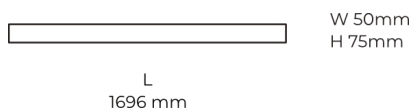

Dimensions