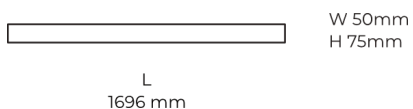

Technical datasheet

LINESUR-1696-S-930-1-BL

Product description

LINE Surface is an elegant linear LED luminaire with high-quality LED source with 50,000 hours lifetime and PMMA diffuser for uniform light. Available in 5 sizes (572-2820mm), color temperatures 3000K/4000K with CRI 80+/90+. DALI control option available. Ideal for offices and commercial spaces. 5-year warranty.

LED 220-240 V 50-60 Hz
 IP20

CCT 3000 k
CRI 90+

Product technical data

Mains voltage	220 - 240V AC, 50/60Hz	Ripple	1 %
Connection method	Plug-in terminal	Inrush current	18 A
Dimming type	Non-dimmable	Inrush time	154 μs
IP rating	20	Optical system	Diffuser
Protection class	I	Optical part material	PMMA
Ambient temperature	0 to +25 °C	Housing material	Aluminium
Light source	LED	Surface finish	Powder coated
Colour temperature	3000k	Width	50.00 cm
Color rendering index	90	Height	70.00 cm
Rated luminous flux	1,863 lm	Length	1,696.00 cm
Connected load	21.82 W	Weight	4.00 kg
Luminous efficacy	85.4 lm/W	Service lifetime (L80 B10)	50 000 h
		Warranty	5 years

Dimensions

Light distribution