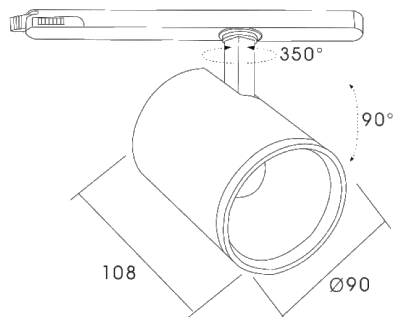

**Height**                                132.00 cm  
**Diameter**                          90.00 cm  
**Weight**                              0.80 kg

**Service lifetime (L80 B10)**    50 000 h  
**Warranty**                          5 years

### Dimensions