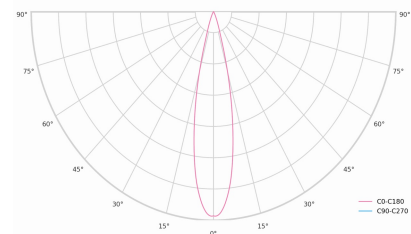

Light distribution