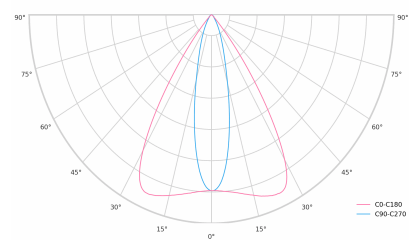

Light distribution