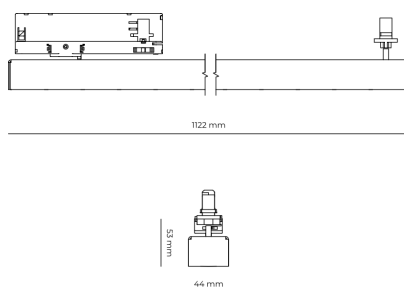

Light source LED
Colour temperature 5000k
Color rendering index 90
Rated luminous flux 4,386 lm
Connected load 45.80 W
Luminous efficacy 95.8 lm/W

Ripple 5 %
Inrush current 7 A
Inrush time 28 μs
Optical system Lenses
Optical part material PMMA
Housing material Aluminium
Surface finish Powder coated

Width 44.00 cm
Height 53.00 cm
Length 1,122.00 cm
Weight 2.80 kg

Service lifetime (L80 B10) 50 000 h
Warranty 5 years

Dimensions

Light distribution