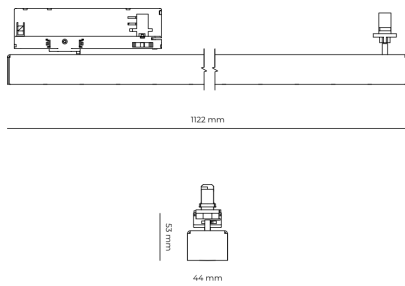

Ripple	5 %
Inrush current	7 A
Inrush time	28 μs
Optical system	Lenses
Optical part material	PMMA
Housing material	Aluminium
Surface finish	Powder coated
Width	44.00 cm
Height	53.00 cm
Length	1,122.00 cm
Weight	2.80 kg
Service lifetime (L80 B10)	50 000 h
Warranty	5 years

## Dimensions