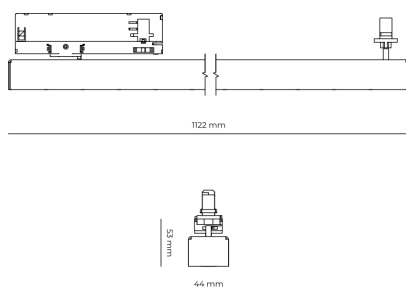

Light source LED
Colour temperature 3000k
Color rendering index 90
Rated luminous flux 3,336 lm
Connected load 37.90 W
Luminous efficacy 88.0 lm/W

Ripple 5 %
Inrush current 7 A
Inrush time 28 μs
Optical system Lenses
Optical part material PMMA
Housing material Aluminium
Surface finish Powder coated

Width 44.00 cm
Height 53.00 cm
Length 1,122.00 cm
Weight 2.80 kg

Service lifetime (L80 B10) 50 000 h
Warranty 5 years

Dimensions

Light distribution