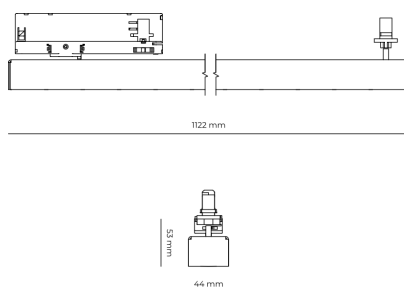

Light source LED
Colour temperature 4000k
Color rendering index 80
Rated luminous flux 4,625 lm
Connected load 42.60 W
Luminous efficacy 108.6 lm/W

Ripple 5 %
Inrush current 7 A
Inrush time 28 μs
Optical system Lenses
Optical part material PMMA
Housing material Aluminium
Surface finish Powder coated

Width 44.00 cm
Height 53.00 cm
Length 1,122.00 cm
Weight 2.80 kg

Service lifetime (L80 B10) 50 000 h
Warranty 5 years

Dimensions

Light distribution