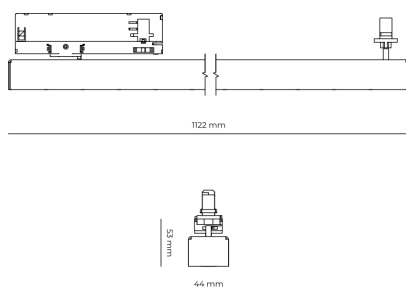

**Width** 44.00 cm  
**Height** 53.00 cm  
**Length** 1,122.00 cm  
**Weight** 2.80 kg

**Service lifetime (L80 B10)** 50 000 h  
**Warranty** 5 years

### Dimensions