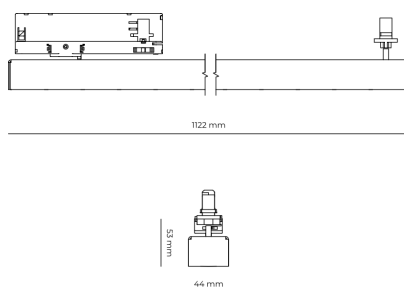

Light source LED
Colour temperature 4000k
Color rendering index 90
Rated luminous flux 2,330 lm
Connected load 22.72 W
Luminous efficacy 102.5 lm/W

Ripple 5 %
Inrush current 7 A
Inrush time 28 µs
Optical system Lenses
Optical part material PMMA
Housing material Aluminium
Surface finish Powder coated

Width 44.00 cm
Height 53.00 cm
Length 1,122.00 cm
Weight 2.80 kg

Service lifetime (L80 B10) 50 000 h
Warranty 5 years

Dimensions

Light distribution