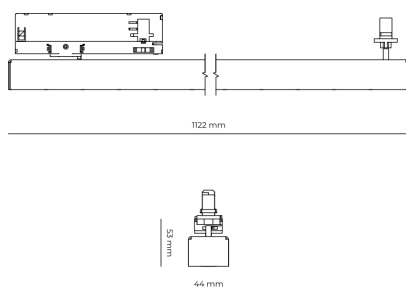

Light source LED
Colour temperature 3000k
Color rendering index 90
Rated luminous flux 2,180 lm
Connected load 22.72 W
Luminous efficacy 96.0 lm/W

Ripple 5 %
Inrush current 7 A
Inrush time 28 µs
Optical system Lenses
Optical part material PMMA
Housing material Aluminium
Surface finish Powder coated

Width 44.00 cm
Height 53.00 cm
Length 1,122.00 cm
Weight 2.80 kg

Service lifetime (L80 B10) 50 000 h
Warranty 5 years

Dimensions

Light distribution