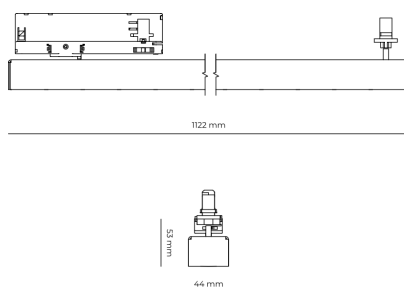

Ripple	5 %
Inrush current	7 A
Inrush time	28 μs
Optical system	Lenses
Optical part material	PMMA
Housing material	Aluminium
Surface finish	Powder coated
Width	44.00 cm
Height	53.00 cm
Length	1,122.00 cm
Weight	2.80 kg
Service lifetime (L80 B10)	50 000 h
Warranty	5 years

### Dimensions