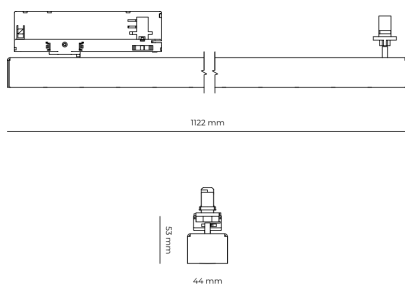

LED 220-240 V 50-60Hz **IP20** **UGR < 19** **CCT 3000 k** **CRI 80+**

Product technical data

Mains voltage	220 - 240V AC, 50/60Hz
Connection method	3-phase track adapter
Dimming type	Non-dimmable
IP rating	20
Protection class	II
Ambient temperature	0 to +25 °C
Light source	LED
Colour temperature	3000k
Color rendering index	80
Rated luminous flux	2,923 lm
Connected load	25.97 W
Luminous efficacy	112.6 lm/W

Ripple	5 %
Inrush current	7 A
Inrush time	28 µs
Optical system	Lenses
Optical part material	PMMA
Housing material	Aluminium
Surface finish	Powder coated
Width	44.00 cm
Height	53.00 cm
Length	1,122.00 cm
Weight	2.80 kg
Service lifetime (L80 B10)	50 000 h
Warranty	5 years

Dimensions

Light distribution