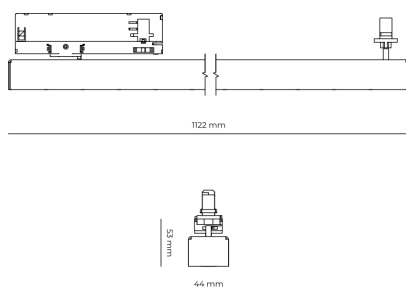

**Light source** LED  
**Colour temperature** 5000k  
**Color rendering index** 90  
**Rated luminous flux** 4,386 lm  
**Connected load** 45.80 W  
**Luminous efficacy** 95.8 lm/W

**Ripple** 5 %  
**Inrush current** 7 A  
**Inrush time** 28 μs  
**Optical system** Lenses  
**Optical part material** PMMA  
**Housing material** Aluminium  
**Surface finish** Powder coated

**Width** 44.00 cm  
**Height** 53.00 cm  
**Length** 1,122.00 cm  
**Weight** 2.80 kg

**Service lifetime (L80 B10)** 50 000 h  
**Warranty** 5 years

### Dimensions